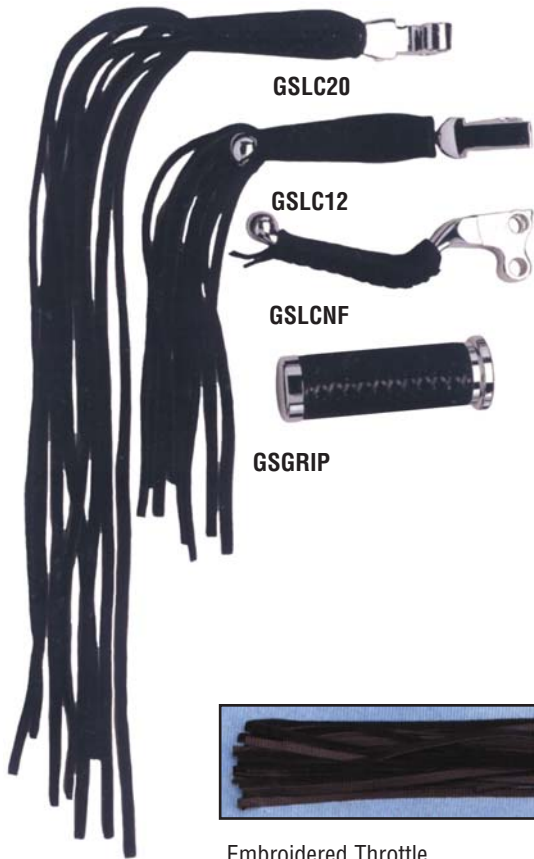

GRIP/THROTTLE COVERS

- GSLC12** Lever Cover for 1993 & Newer H-D's, 12" Fringe
- GSLC20** Lever Cover for all Motorcycles, Including H-D's Older Than 1993 20" Fringe
- GSLCNF** Lever Covers for all Motorcycles, Including H-D's Older Than 1993, No Fringe
- GSGRIP** Grip Cover Designed to Replace the Neoprene Foam on the Grips. Fits Most Chrome-End Grips
- GSGRIP20** Grip Cover Goes Over Existing Grip with 20" Fringe

Embroidered Throttle Covers (pair)
TC11#IC2

Embroidered Throttle Covers (pair)
TC11#IC1

Fringed Brake & Clutch Covers (pair)
BC10

REAR VIEW MIRRORS (CHROME)

BIKE ACCESSORIES