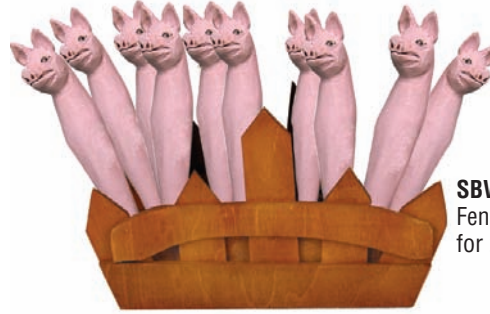

**PENS**

**PP-44**  
Pen/Pencil Holder

**SBW100B**  
Fence Display  
for 24 Pens

**SB002**  
Pig Pen

**PICTURE FRAMES**

**PEWTER PICTURE FRAMES**

**K-6543**  
Low Rider  
3.5" x 5"

**K-6539**  
Old Bike Fringe Seat  
3.5" x 5"

**1198** 9" x 5"

**GLITTER COLOR -  
PICTURE FRAME**

**1324** – Blue glitter color in fenders & tank  
**1325** – Red glitter color in fenders & tank  
9" x 5"

**1438** 9" x 6"

**3-PICTURE FRAME**

**90949**  
10 1/2" L– Holds Three 3" x 3" Photos  
Low Rider