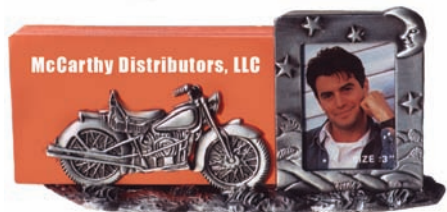

PEWTER 3-PICTURE FRAMES 14" LONG

FR926
"Betty's Choppers"
4" x 6" Photo Frame

K6412
Low Rider

K6415
Old H-D Fringe Seat

K6413
Old H-D Side Shift

PEWTER BUSINESS CARD HOLDER WITH SMALL PICTURE FRAME

NF-283

NF-281