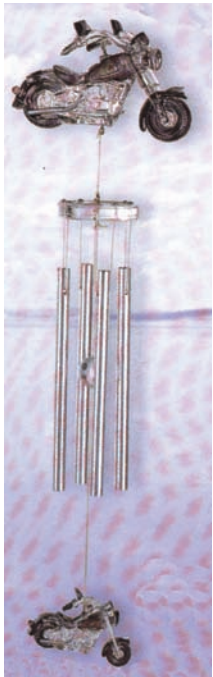

15155
24" Long
Lucite Chime

3496
Fine Pewter
and Plastic
Crystal
Motorcycle
20" Long

25092A
Eagle & Flag
18" Long

15010B
24" Long with
Multicolor Eagles
and Clouds

SQ003CH
Welcome
Motorcycle
Windchime

98670B
Acrylic Crystal
Motorcycle Chime
19" Long

25010A
24" Long with
Poly-Resin Eagles

4741
Red, White
& Blue
Flag Wind Chime
16" Long

596
Lightweight
Aluminum 5 Ring
Motorcycle Chime
24" Long