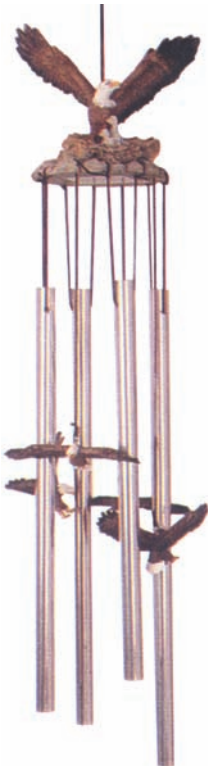

15155
24" Long
Lucite Chime

3496
Fine Pewter
and Plastic
Crystal
Motorcycle
20" Long

25092A
Eagle & Flag
18" Long

15010B
24" Long with
Multicolor Eagles
and Clouds

SQ003CH
Welcome
Motorcycle
Windchime

98670B
Acrylic Crystal
Motorcycle Chime
19" Long

25010A
24" Long with
Poly-Resin Eagles

4741
Red, White
& Blue
Flag Wind Chime
16" Long

596
Lightweight
Aluminum 5 Ring
Motorcycle Chime
24" Long